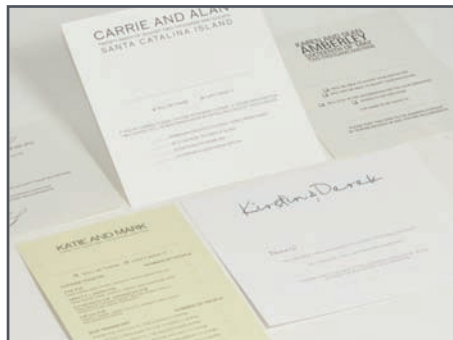

## INFORMATION CARDS, RSVP SAVE THE DATE AND THANK YOU CARDS

- ◆ INFORMATION CARDS AND RSVP CARDS TO USE WITH DESIGNS SUCH AS SOHO, BLOOMSBURY AND CHELSEA
- ◆ WE DESIGN THE SAVE THE DATE CARDS AND THANK YOU CARDS TO MATCH THE INVITATIONS YOU PLAN TO ORDER
  - ◆ WE USE THE SAME TYPEFACES, LAYOUT STYLES, BOARD COLOURS, RIBBONS OR OTHER DECORATIONS TO CREATE CONTINUITY THROUGHOUT ALL YOUR STATIONERY
  - ◆ PRINT IN BLACK OR COLOUR